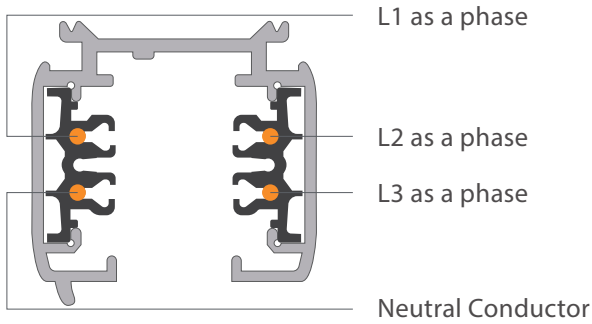

## Technical Drawing

## Photometric Diagram

## Technical Specifications

Model	Power [W]	LED type	Luminous flux [lm]	Luminous efficacy [lm/W]	CCT [K]	Beam angle	CRI [Ra]
DUESSR-15	15W	COB LED	1500 lm	100 lm/W	3000K	15° 24°	>80
DUESSR-20	20W		2000 lm		4000K		
DUESSR-30	30W		3000 lm		6500K		

**DUTW/B-03 (3 Line Track)**

 DUTWB-03-MC	 DUTW/B-03-180	 DUTW/B-03-90	 DUTW/B-03-T	 DUTW/B-03-X
 DUTW/B-03-PC	 DUTW/B-03-FC	 DUTW/B-03-End Cap	 Hanging Kit	

**DUTW/B-04 (4 Line Track)**

 DUTWB-04-MC	 DUTWB-04-180	 DUTWB-04-90	 DUTWB-04-T	 DUTWB-04-X
 DUTWB-04-PC	 DUTWB-04-FC	 DUTWB-04-End Cap	 Hanging Kit	