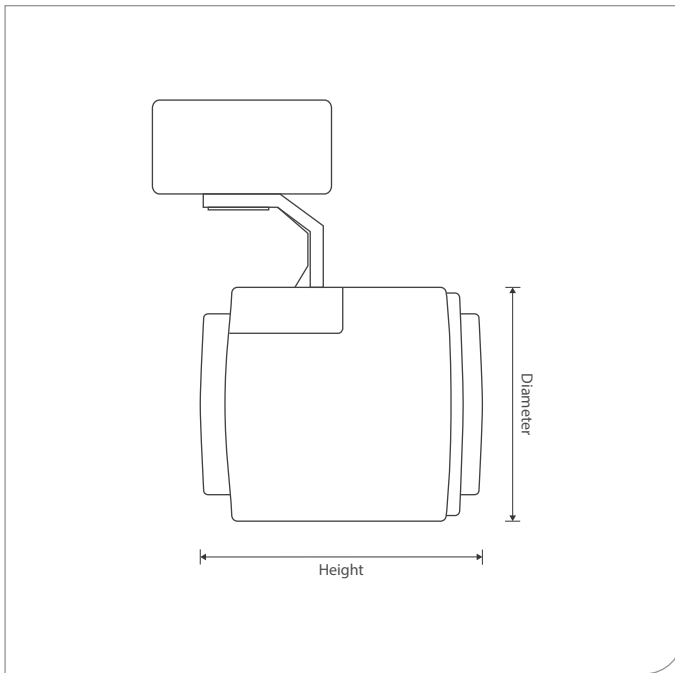

## Technical Drawing

## Photometric Diagram

## Dimensions

Model	Diameter	Height
DUESSR-15	Φ 79mm	99mm
DUESSR-20	Φ 88mm	110mm
DUESSR-30	Φ 100mm	116mm