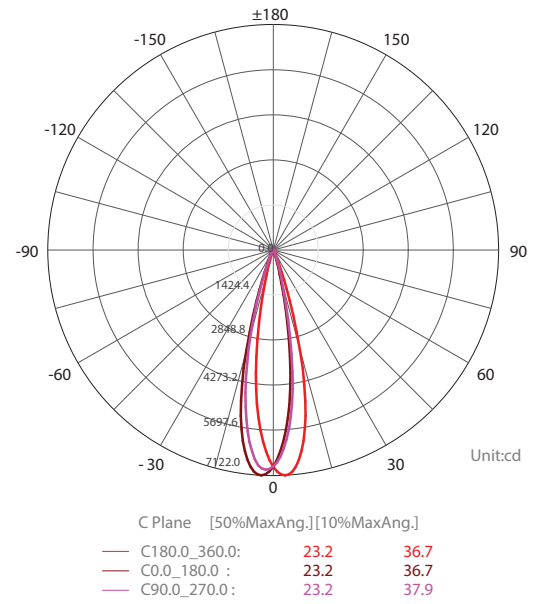

## Technical Drawing

## Photometric Diagram

## Technical Specifications

Model	Power [W]	LED type	Luminous flux [lm]	Luminous efficacy [lm/W]	CCT [K]	Beam angle	CRI [Ra]
DUESSR-15	15W	COB LED	1500 lm	100 lm/W	3000K	15° 24°	>80
DUESSR-20	20W		2000 lm		4000K		
DUESSR-30	30W		3000 lm		6500K		