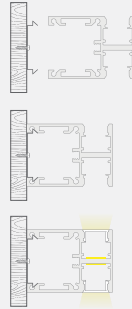

DS2123

Surface mounted

Power : 4.8-21.6W/m

Luminous flux : 480-2592 lm

Luminous efficacy : 100-120 lm/W

Technical Details

Installation

Dimensions

DS2636

Surface mounted

Power : 4.8-14.4W/m

Luminous flux : 480-1440 lm/m

Luminous efficacy : 100 lm/W

Technical Details

Installation

Dimensions

DS2724

Surface mounted

Power : 4.8-21.6W/m

Luminous flux : 480-2592 lm

Luminous efficacy : 100-120 lm/W

Technical Details

Installation

Dimensions

DS5050

Surface mounted

Power : 4.8-14.4W/m

Luminous flux : 480-1440 lm/m

Luminous efficacy : 100 lm/W

Technical Details

Installation

Dimensions