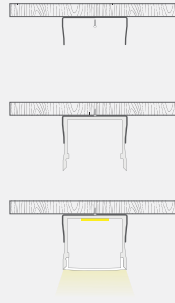

DS2123

Surface mounted

Power : 4.8-21.6W/m

Luminous flux : 480-2592 lm

Luminous efficacy : 100-120 lm/W

Technical Details

Installation

Dimensions

DS2636

Surface mounted

Power : 4.8-14.4W/m

Luminous flux : 480-1440 lm/m

Luminous efficacy : 100 lm/W

Technical Details

Installation

Dimensions

DS2724

Surface mounted

Power : 4.8-21.6W/m

Luminous flux : 480-2592 lm

Luminous efficacy : 100-120 lm/W

Technical Details

Installation

Dimensions

DS5050

Surface mounted

Power : 4.8-14.4W/m

Luminous flux : 480-1440 lm/m

Luminous efficacy : 100 lm/W

Technical Details

Installation

Dimensions