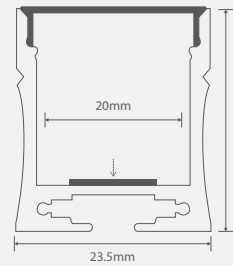

DS2636

Surface mounted

Power : 4.8-14.4W/m

Luminous flux : 480-1440 lm/m

Luminous efficacy : 100 lm/W

Technical Details

Installation

Dimensions

DS2724

Surface mounted

Power : 4.8-21.6W/m

Luminous flux : 480-2592 lm

Luminous efficacy : 100-120 lm/W

Technical Details

Installation

Dimensions

DS3030

Surface mounted

Power : 4.8-21.6W/m

Luminous flux : 480-2592 lm

Luminous efficacy : 100-120 lm/W

Technical Details

Installation

Dimensions

DS5050

Surface mounted

Power : 4.8-14.4W/m

Luminous flux : 480-1440 lm/m

Luminous efficacy : 100 lm/W

Technical Details

Installation

Dimensions