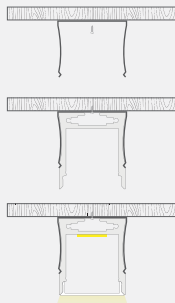

DS2636

Surface mounted

Power : 4.8-14.4W/m

Luminous flux : 480-1440 lm/m

Luminous efficacy : 100 lm/W

Technical Details

Installation

Dimensions

DS2724

Surface mounted

Power : 4.8-21.6W/m

Luminous flux : 480-2592 lm

Luminous efficacy : 100-120 lm/W

Technical Details

Installation

Dimensions

DS3030

Surface mounted

Power : 4.8-21.6W/m

Luminous flux : 480-2592 lm

Luminous efficacy : 100-120 lm/W

Technical Details

Installation

Dimensions

DS5050

Surface mounted

Power : 4.8-14.4W/m

Luminous flux : 480-1440 lm/m

Luminous efficacy : 100 lm/W

Technical Details

Installation

Dimensions