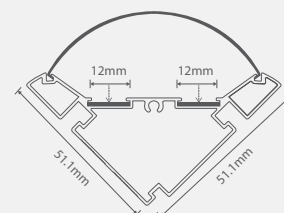

DS2123

Surface mounted

Power : 4.8-21.6W/m

Luminous flux : 480-2592 lm

Luminous efficacy : 100-120 lm/W

Technical Details

Installation

Dimensions

DS2724

Surface mounted

Power : 4.8-21.6W/m

Luminous flux : 480-2592 lm

Luminous efficacy : 100-120 lm/W

Technical Details

Installation

Dimensions

DS3030

Surface mounted

Power : 4.8-21.6W/m

Luminous flux : 480-2592 lm

Luminous efficacy : 100-120 lm/W

Technical Details

Installation

Dimensions

DS5050

Surface mounted

Power : 4.8-14.4W/m

Luminous flux : 480-1440 lm/m

Luminous efficacy : 100 lm/W

Technical Details

Installation

Dimensions