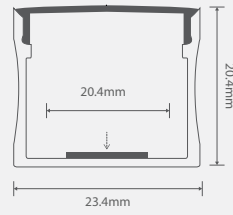

DS2123

Surface mounted

Power : 4.8-21.6W/m

Luminous flux : 480-2592 lm

Luminous efficacy : 100-120 lm/W

Technical Details

Installation

Dimensions

DS2636

Surface mounted

Power : 4.8-14.4W/m

Luminous flux : 480-1440 lm/m

Luminous efficacy : 100 lm/W

Technical Details

Installation

Dimensions

DS2724

Surface mounted

Power : 4.8-21.6W/m

Luminous flux : 480-2592 lm

Luminous efficacy : 100-120 lm/W

Technical Details

Installation

Dimensions

DS5050

Surface mounted

Power : 4.8-14.4W/m

Luminous flux : 480-1440 lm/m

Luminous efficacy : 100 lm/W

Technical Details

Installation

Dimensions