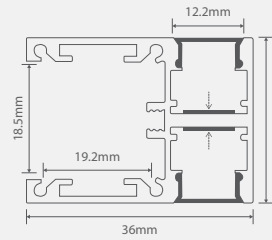

DS2123

Surface mounted

Power : 4.8-21.6W/m

Luminous flux : 480-2592 lm

Luminous efficacy : 100-120 lm/W

Technical Details

Installation

Dimensions

DS2636

Surface mounted

Power : 4.8-14.4W/m

Luminous flux : 480-1440 lm/m

Luminous efficacy : 100 lm/W

Technical Details

Installation

Dimensions

DS2724

Surface mounted

Power : 4.8-21.6W/m

Luminous flux : 480-2592 lm

Luminous efficacy : 100-120 lm/W

Technical Details

Installation

Dimensions

DS3030

Surface mounted

Power : 4.8-21.6W/m

Luminous flux : 480-2592 lm

Luminous efficacy : 100-120 lm/W

Technical Details

Installation

Dimensions