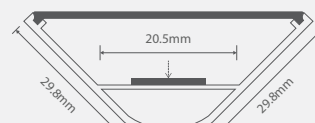

DS2123

Surface mounted

Power : 4.8-21.6W/m

Luminous flux : 480-2592 lm

Luminous efficacy : 100-120 lm/W

Technical Details

Installation

Dimensions

DS2724

Surface mounted

Power : 4.8-21.6W/m

Luminous flux : 480-2592 lm

Luminous efficacy : 100-120 lm/W

Technical Details

Installation

Dimensions

DS3030

Surface mounted

Power : 4.8-21.6W/m

Luminous flux : 480-2592 lm

Luminous efficacy : 100-120 lm/W

Technical Details

Installation

Dimensions

DS5050

Surface mounted

Power : 4.8-14.4W/m

Luminous flux : 480-1440 lm/m

Luminous efficacy : 100 lm/W

Technical Details

Installation

Dimensions