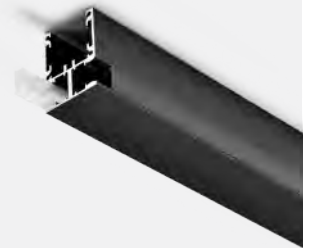

DS2123

Surface mounted

Power : 4.8-21.6W/m

Luminous flux : 480-2592 lm

Luminous efficacy : 100-120 lm/W

Technical Details

Installation

Dimensions

DS2636

Surface mounted

Power : 4.8-14.4W/m

Luminous flux : 480-1440 lm/m

Luminous efficacy : 100 lm/W

Technical Details

Installation

Dimensions

DS2724

Surface mounted

Power : 4.8-21.6W/m

Luminous flux : 480-2592 lm

Luminous efficacy : 100-120 lm/W

Technical Details

Installation

Dimensions