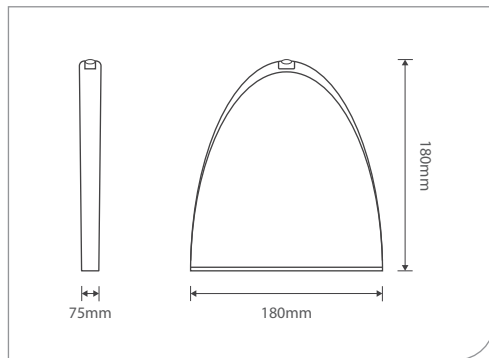

DU150-13

Power	10+3W
LED type	SMD
Luminous flux	1105 lm
Luminous efficacy	85 lm/W
CCT	3000K/4000K/6500K
CRI	Ra >80