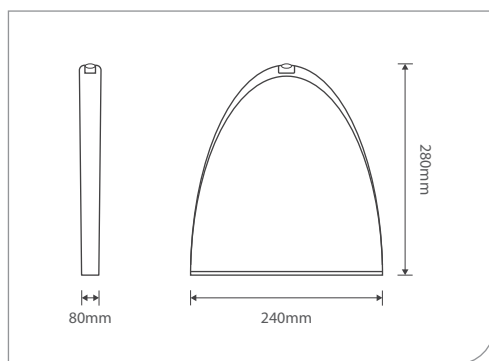

DU151-21

Power	18+3W
LED type	SMD
Luminous flux	1785 lm
Luminous efficacy	85 lm/W
CCT	3000K/4000K/6500K
CRI	Ra >80