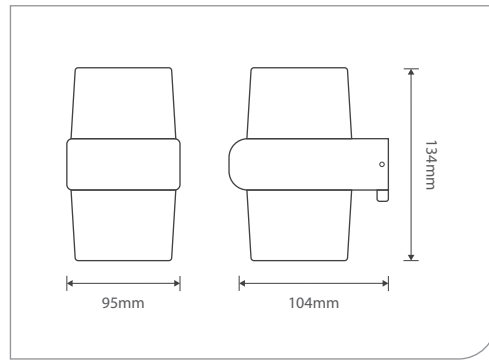

DU156-14

Power	2x7W
LED type	SMD
Luminous flux	1190 lm
Luminous efficacy	85 lm/W
CCT	3000K/4000K/6500K
CRI	Ra >80