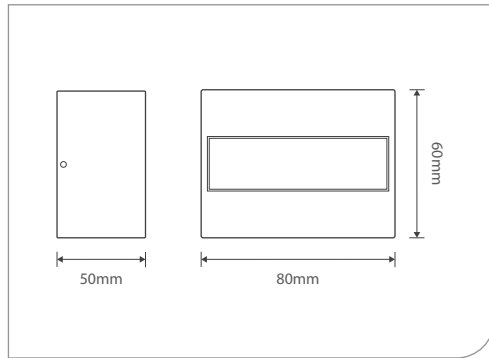

DU201-10

Power	10W
LED type	SMD
Luminous flux	850 lm
Luminous efficacy	85 lm/W
CCT	3000K/4000K/6500K
CRI	Ra >80

DU301-8

Power	2x3W+2W
LED type	SMD/COB
Luminous flux	680 lm
Luminous efficacy	85 lm/W
CCT	3000K/4000K/6500K
CRI	Ra >80