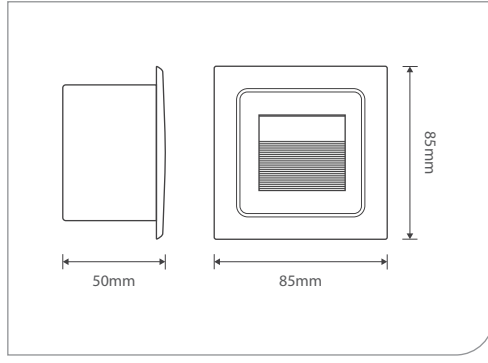

DU401-3

Power	3W
LED type	COB
Luminous flux	255 lm
Luminous efficacy	85 lm/W
CCT	3000K/4000K/6500K
CRI	Ra >80