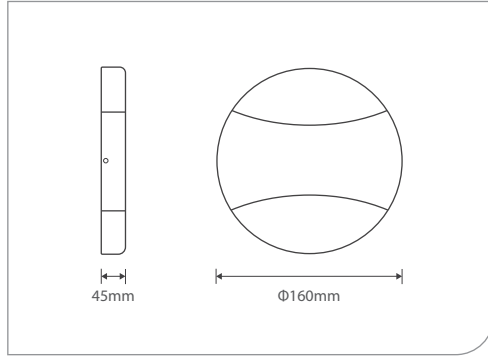

DU153-12

Power	2x6W
LED type	SMD
Luminous flux	1020 lm
Luminous efficacy	85 lm/W
CCT	3000K/4000K/6500K
CRI	Ra >80