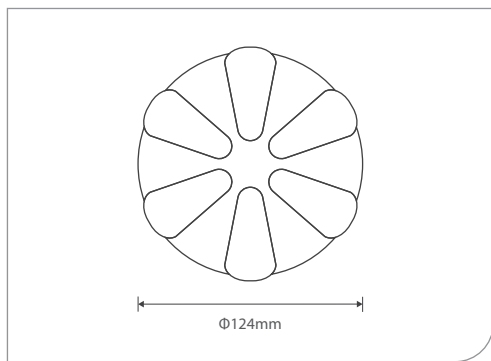

DU901-18

Power	6x3W
LED type	COB
Luminous flux	1530 lm
Luminous efficacy	85 lm/W
CCT	3000K/4000K/6500K
CRI	Ra >80