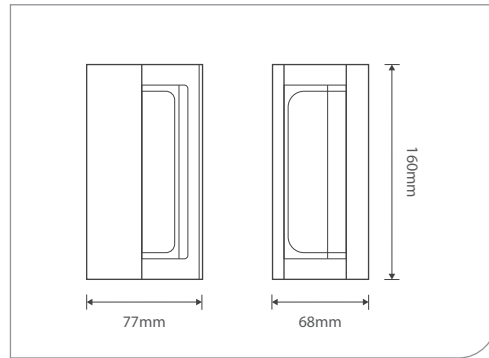

DU703-5

Power	5W
LED type	SMD
Luminous flux	425 lm
Luminous efficacy	85 lm/W
CCT	3000K/4000K/6500K
CRI	Ra >80