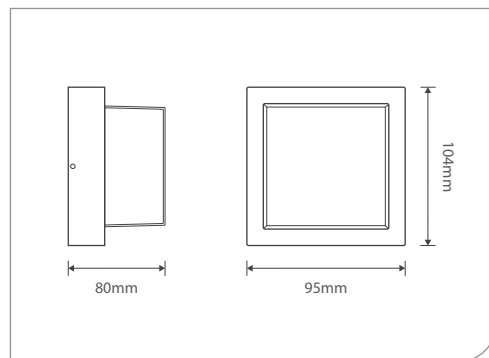

DU157-7

Power	7W
LED type	SMD
Luminous flux	595 lm
Luminous efficacy	85 lm/W
CCT	3000K/4000K/6500K
CRI	Ra >80