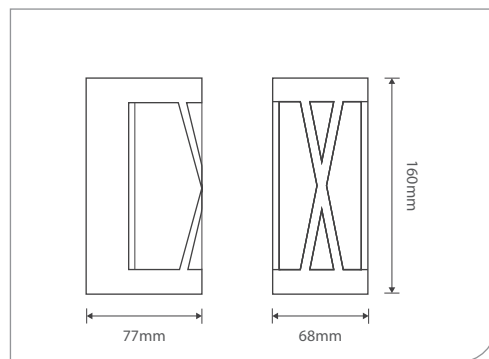

DU704-5

Power	5W
LED type	SMD
Luminous flux	425 lm
Luminous efficacy	85 lm/W
CCT	3000K/4000K/6500K
CRI	Ra >80