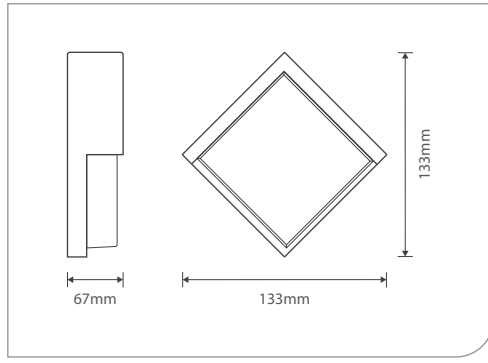

DU160-12

Power	12W
LED type	SMD
Luminous flux	1020 lm
Luminous efficacy	85 lm/W
CCT	3000K/4000K/6500K
CRI	Ra >80