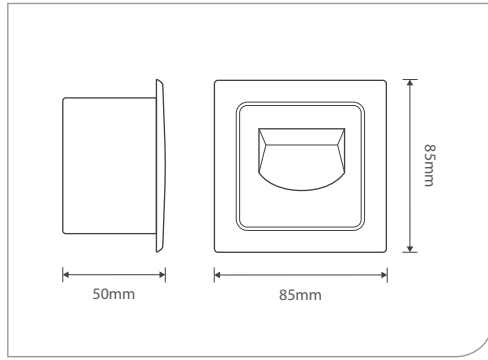

DU402-3

Power	3W
LED type	COB
Luminous flux	255 lm
Luminous efficacy	85 lm/W
CCT	3000K/4000K/6500K
CRI	Ra >80