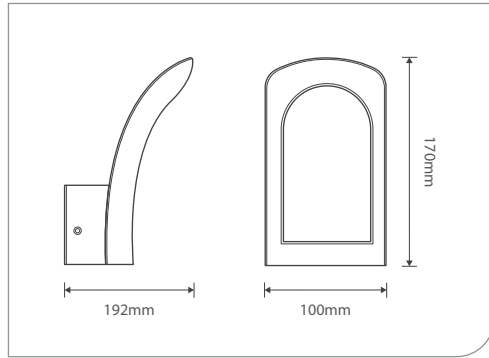

DU201-10

Power	10W
LED type	SMD
Luminous flux	850 lm
Luminous efficacy	85 lm/W
CCT	3000K/4000K/6500K
CRI	Ra >80