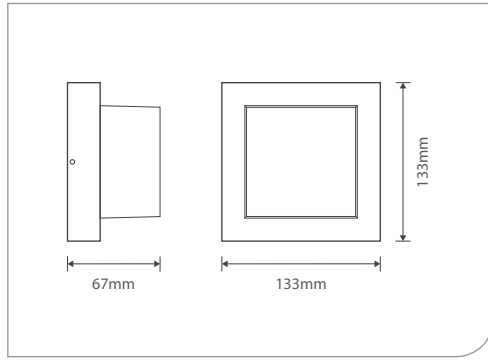

DU161-7

Power	7W
LED type	SMD
Luminous flux	595 lm
Luminous efficacy	85 lm/W
CCT	3000K/4000K/6500K
CRI	Ra >80