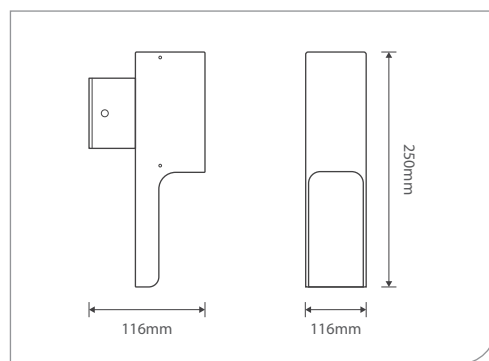

DU-005-W

Power	6W
LED type	COB
Luminous flux	360 lm
Luminous efficacy	60 lm/W
CCT	3000K/4000K/6500K
CRI	Ra >80