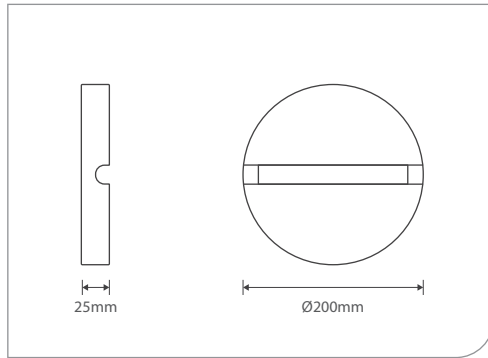

DU-008

Power	4W
LED type	SMD
Luminous flux	160 lm
Luminous efficacy	40 lm/W
CCT	3000K/4000K/6500K
CRI	Ra >80