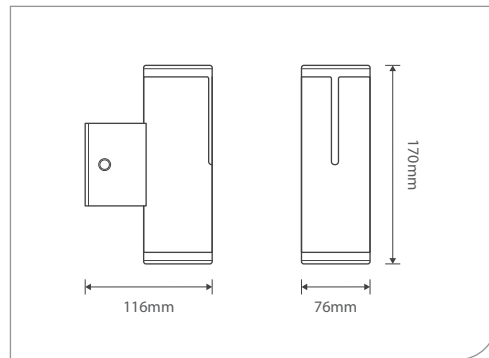

DU-004-W

Power	8W
LED type	COB
Luminous flux	472 lm
Luminous efficacy	59 lm/W
CCT	3000K/4000K/6500K
CRI	Ra >80