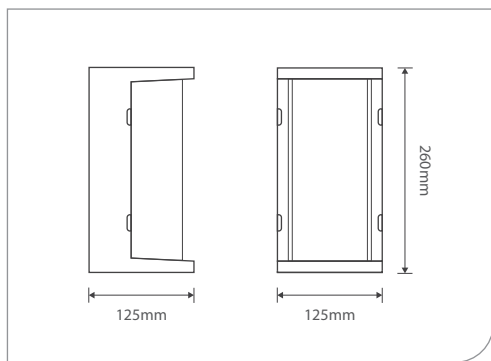

DU143-10

Power	10W
LED type	SMD
Luminous flux	850 lm
Luminous efficacy	85 lm/W
CCT	3000K/4000K/6500K
CRI	Ra >80