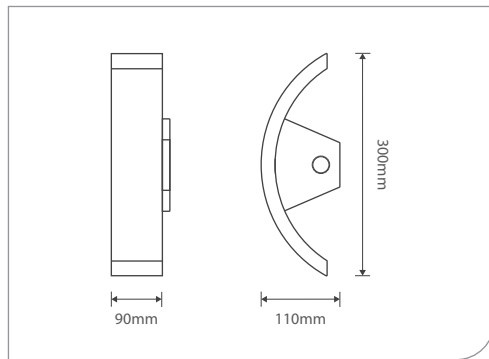

DU149-24

Power	24W
LED type	SMD
Luminous flux	2040 lm
Luminous efficacy	85 lm/W
CCT	3000K/4000K/6500K
CRI	Ra >80