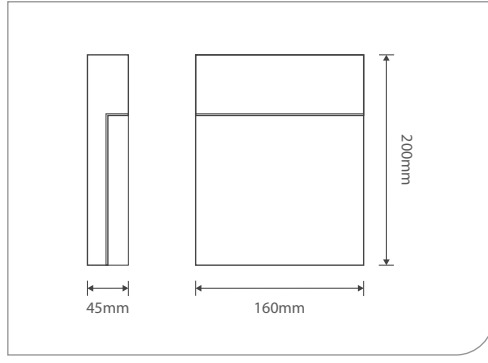

DU152-20

Power	20W
LED type	SMD
Luminous flux	1700 lm
Luminous efficacy	85 lm/W
CCT	3000K/4000K/6500K
CRI	Ra >80