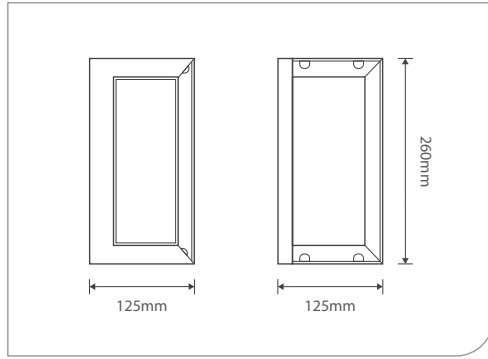

DU146-20

Power	20W
LED type	SMD
Luminous flux	1700 lm
Luminous efficacy	85 lm/W
CCT	3000K/4000K/6500K
CRI	Ra >80