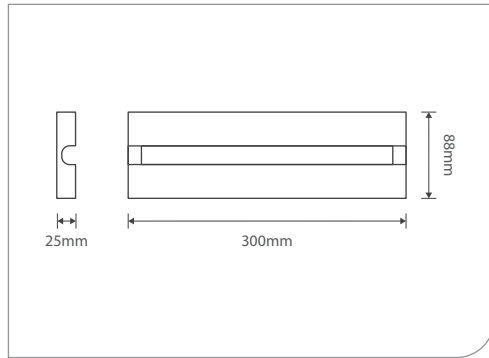

DU-012

Power	7W
LED type	SMD
Luminous flux	220 lm
Luminous efficacy	32 lm/W
CCT	3000K/4000K/6500K
CRI	Ra >80