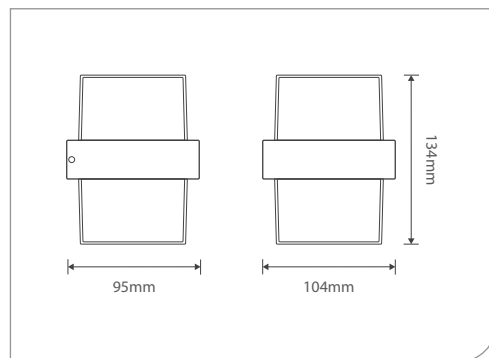

DU158-14

Power	2x7W
LED type	SMD
Luminous flux	1190 lm
Luminous efficacy	85 lm/W
CCT	3000K/4000K/6500K
CRI	Ra >80