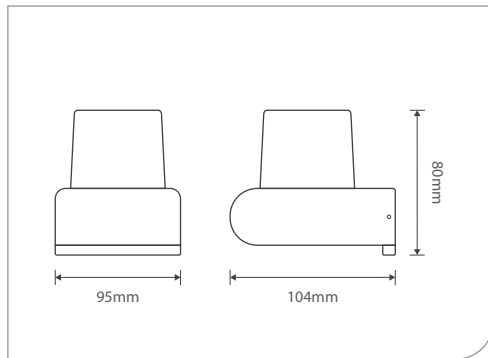

DU155-7

Power	7W
LED type	SMD
Luminous flux	595 lm
Luminous efficacy	85 lm/W
CCT	3000K/4000K/6500K
CRI	Ra >80