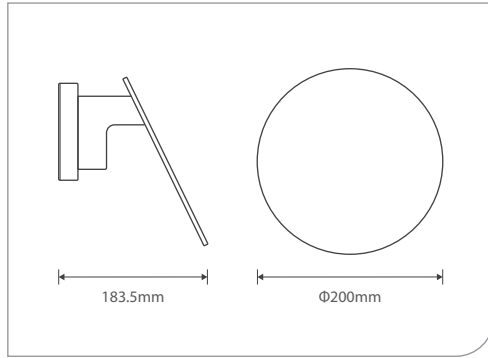

DU-007-W-1

Power	8W
LED type	COB
Luminous flux	165 lm
Luminous efficacy	21 lm/W
CCT	3000K/4000K/6500K
CRI	Ra >80