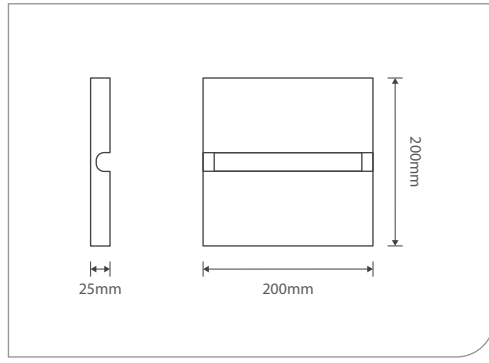

DU-010-Q

Power	4W
LED type	SMD
Luminous flux	160 lm
Luminous efficacy	40 lm/W
CCT	3000K/4000K/6500K
CRI	Ra >80