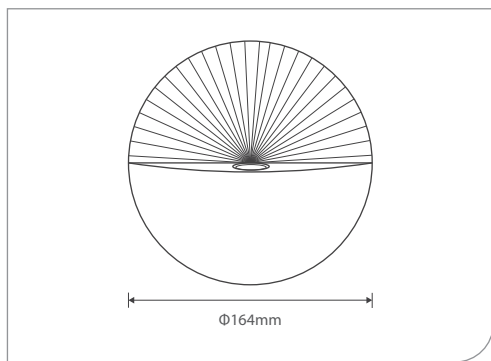

DU802-7

Power	7W
LED type	COB
Luminous flux	595 lm
Luminous efficacy	85 lm/W
CCT	3000K/4000K/6500K
CRI	Ra >80