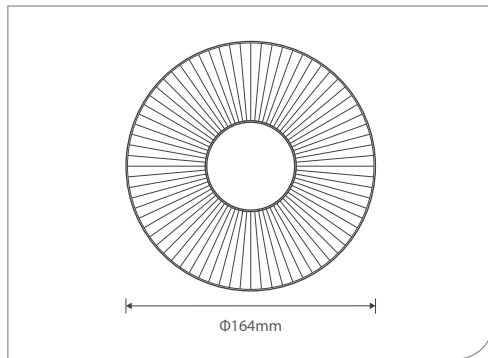

DU801-5

Power	5W
LED type	COB
Luminous flux	425 lm
Luminous efficacy	85 lm/W
CCT	3000K/4000K/6500K
CRI	Ra >80