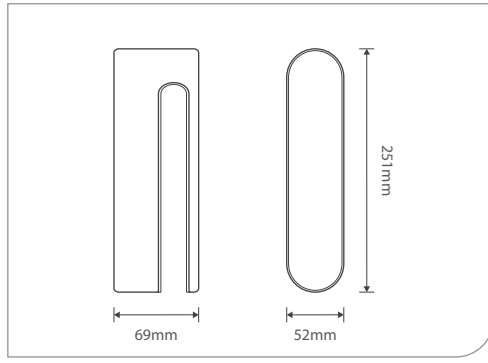

DU-006-W

Power	11W
LED type	SMD
Luminous flux	380 lm
Luminous efficacy	35 lm/W
CCT	3000K/4000K/6500K
CRI	Ra >80