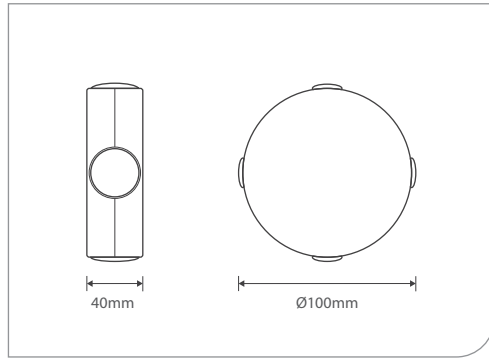

DU201-10

Power	4x3W
LED type	COB
Luminous flux	1020 lm
Luminous efficacy	85 lm/W
CCT	3000K/4000K/6500K
CRI	Ra >80