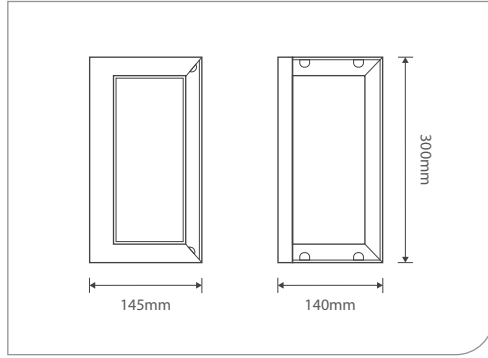

DU145-10

Power	10W
LED type	SMD
Luminous flux	850 lm
Luminous efficacy	85 lm/W
CCT	3000K/4000K/6500K
CRI	Ra >80