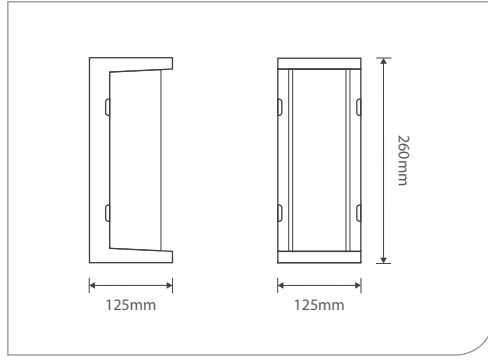

DU144-20

Power	20W
LED type	SMD
Luminous flux	1700 lm
Luminous efficacy	85 lm/W
CCT	3000K/4000K/6500K
CRI	Ra >80