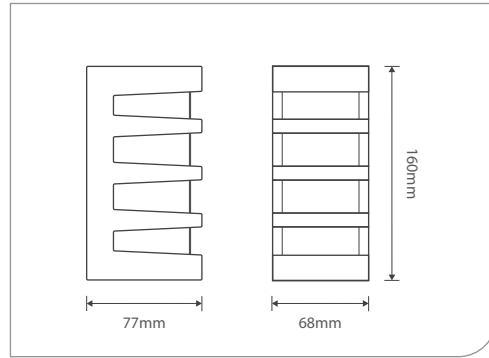

DU702-5

Power	5W
LED type	SMD
Luminous flux	425 lm
Luminous efficacy	85 lm/W
CCT	3000K/4000K/6500K
CRI	Ra >80