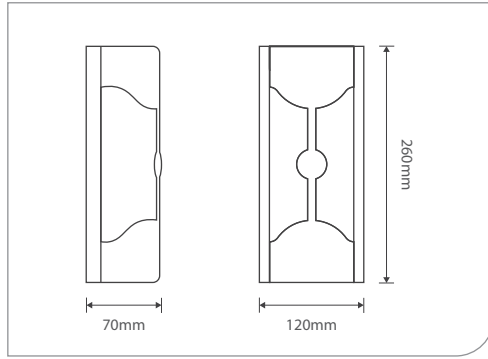

DU707-10

Power	10W
LED type	SMD
Luminous flux	850 lm
Luminous efficacy	85 lm/W
CCT	3000K/4000K/6500K
CRI	Ra >80