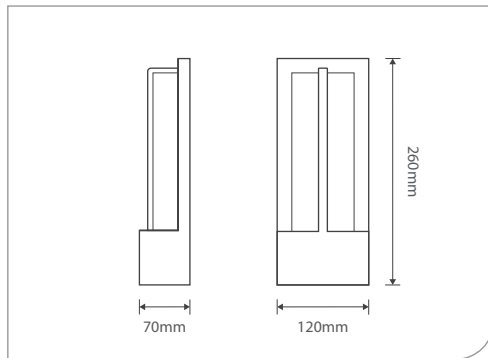

DU147-10

Power	10W
LED type	SMD
Luminous flux	850 lm
Luminous efficacy	85 lm/W
CCT	3000K/4000K/6500K
CRI	Ra >80