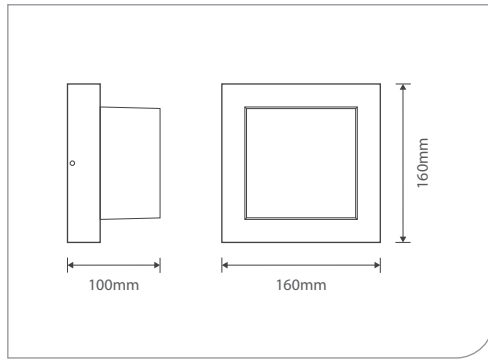

DU162-12

Power	12W
LED type	SMD
Luminous flux	1020 lm
Luminous efficacy	85 lm/W
CCT	3000K/4000K/6500K
CRI	Ra >80