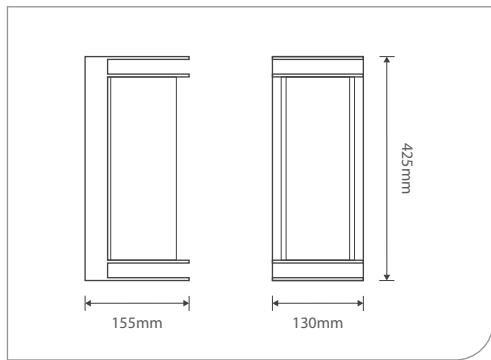

DU142-30

Power	30W
LED type	SMD
Luminous flux	2550 lm
Luminous efficacy	85 lm/W
CCT	3000K/4000K/6500K
CRI	Ra >80