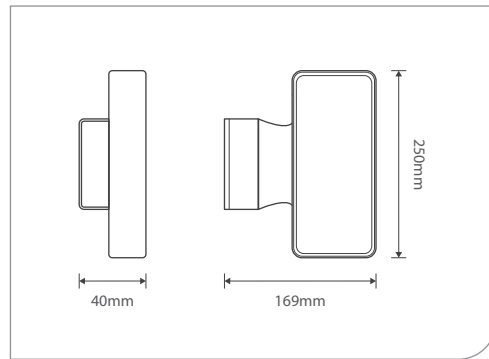

DU-003-W

Power	11W
LED type	SMD
Luminous flux	473 lm
Luminous efficacy	43 lm/W
CCT	3000K/4000K/6500K
CRI	Ra >80