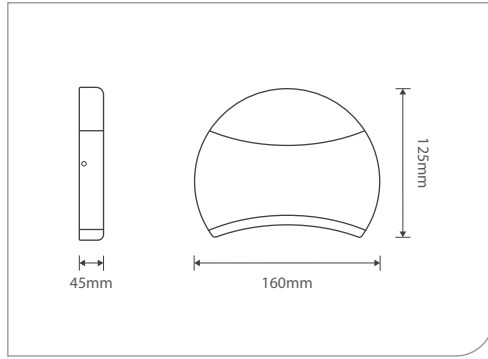

DU154-12

Power	2x6W
LED type	SMD
Luminous flux	1020 lm
Luminous efficacy	85 lm/W
CCT	3000K/4000K/6500K
CRI	Ra >80