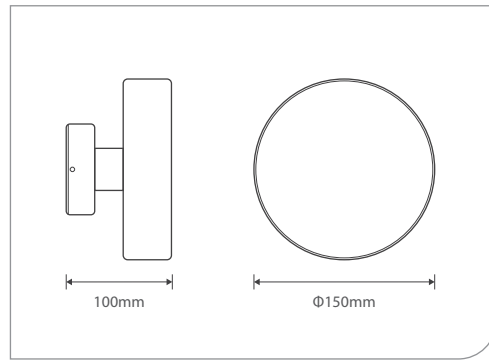

DU-002-W

Power	10W
LED type	SMD
Luminous flux	265 lm
Luminous efficacy	26 lm/W
CCT	3000K/4000K/6500K
CRI	Ra >80