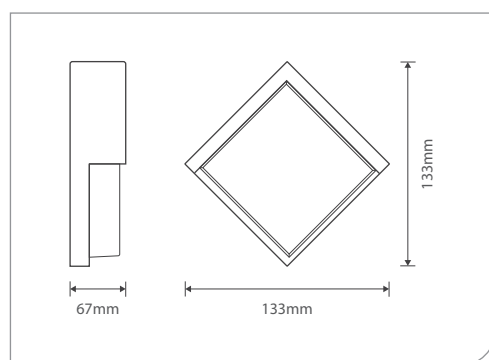

DU159-7

Power	7W
LED type	SMD
Luminous flux	595 lm
Luminous efficacy	85 lm/W
CCT	3000K/4000K/6500K
CRI	Ra >80