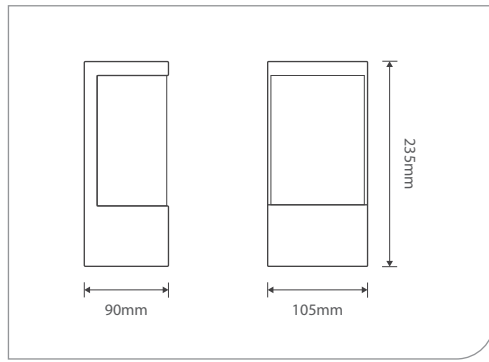

DU148-10

Power	10W
LED type	SMD
Luminous flux	850 lm
Luminous efficacy	85 lm/W
CCT	3000K/4000K/6500K
CRI	Ra >80