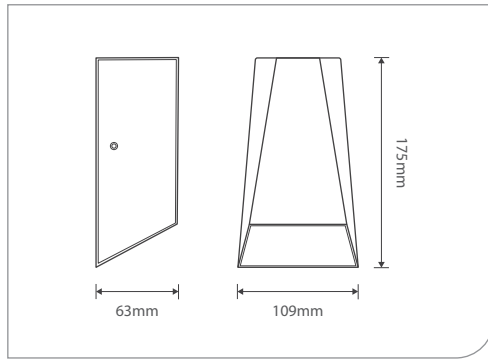

DU501-6

Power	2x3W
LED type	COB
Luminous flux	510 lm
Luminous efficacy	85 lm/W
CCT	3000K/4000K/6500K
CRI	Ra >80