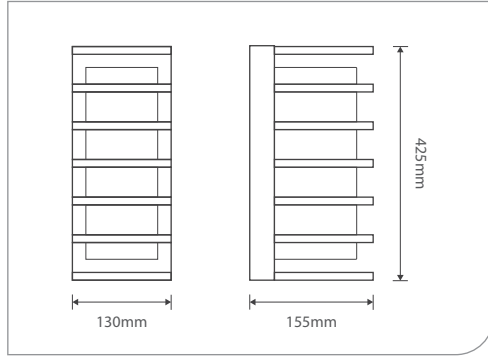

DU706-30

Power	30W
LED type	SMD
Luminous flux	2550 lm
Luminous efficacy	85 lm/W
CCT	3000K/4000K/6500K
CRI	Ra >80