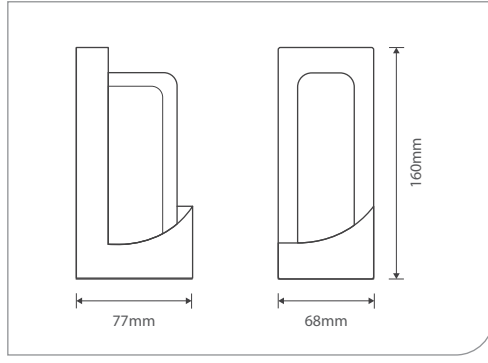

DU705-5

Power	5W
LED type	SMD
Luminous flux	425 lm
Luminous efficacy	85 lm/W
CCT	3000K/4000K/6500K
CRI	Ra >80