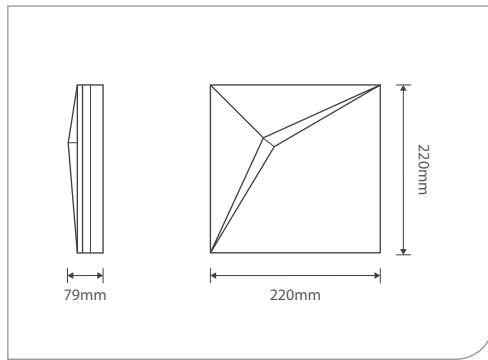

DU-001-W

Power	8W
LED type	SMD
Luminous flux	160 lm
Luminous efficacy	20 lm/W
CCT	3000K/4000K/6500K
CRI	Ra >80