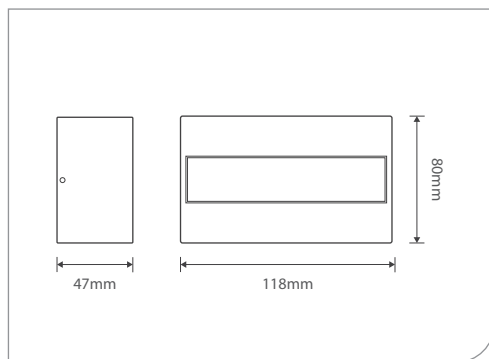

DU302-15

Power	4x3W+3W
LED type	SMD/COB
Luminous flux	1275 lm
Luminous efficacy	85 lm/W
CCT	3000K/4000K/6500K
CRI	Ra >80