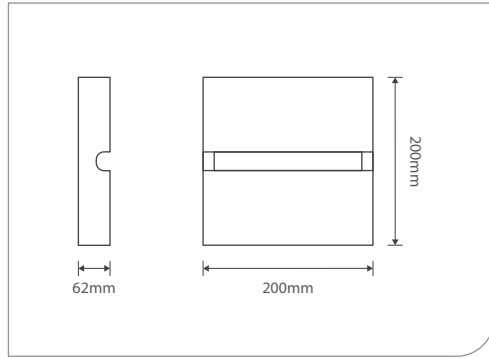

DU-011-Q

Power	4W
LED type	SMD
Luminous flux	160 lm
Luminous efficacy	40 lm/W
CCT	3000K/4000K/6500K
CRI	Ra >80