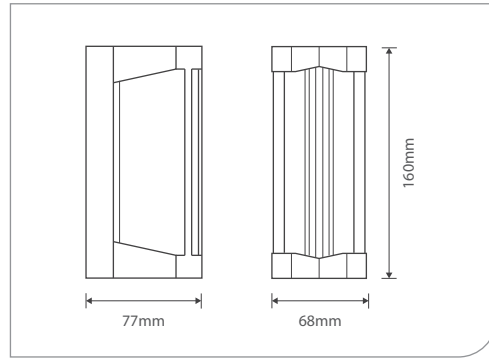

DU701-5

Power	5W
LED type	SMD
Luminous flux	425 lm
Luminous efficacy	85 lm/W
CCT	3000K/4000K/6500K
CRI	Ra >80