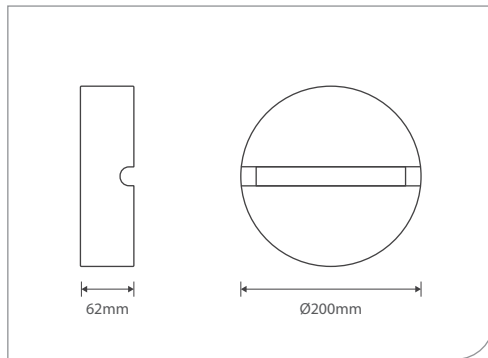

DU-009

Power	4W
LED type	SMD
Luminous flux	160 lm
Luminous efficacy	40 lm/W
CCT	3000K/4000K/6500K
CRI	Ra >80