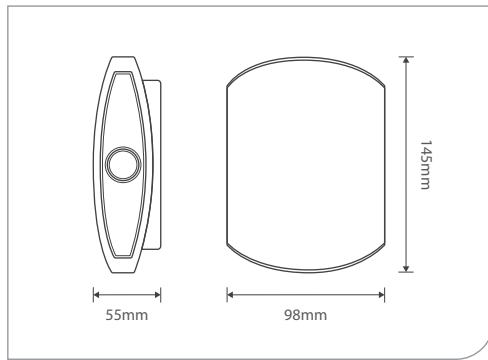

DU601-6

Power	2x3W
LED type	COB
Luminous flux	510 lm
Luminous efficacy	85 lm/W
CCT	3000K/4000K/6500K
CRI	Ra >80