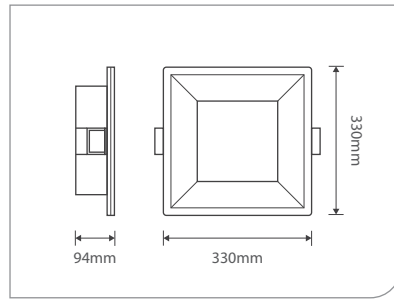

Applications

Cafes & Restaurants

Showrooms

Lobbies

DU9223A

Voltage	220-240V	12V
Frequency	50Hz	50Hz
Light Source	GU10	GU5.3
Wattage	Max 2x35W	Max 2x35W
Cut-out	253 x 153mm	253 x 153mm

DU9335A

Voltage	220-240V
Frequency	50Hz
Light Source	CREE LED
Wattage	Max 18W
Cut-out	333 x 333mm