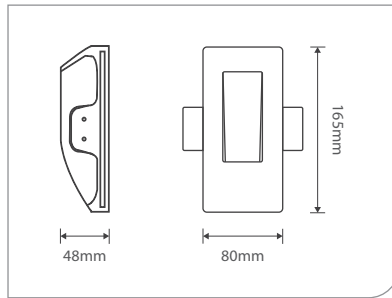

DU3009

Voltage	220-240V
Frequency	50Hz
Light Source	CREE LED
Wattage	Max 1W
Cut-out	170 x 85mm