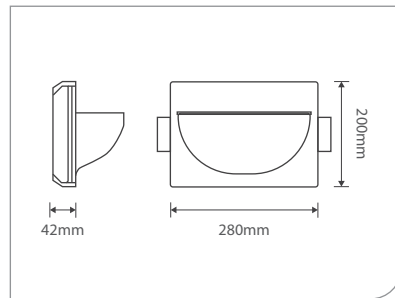

DU8501

Voltage	220-240V
Frequency	50Hz
Light Source	E14
Wattage	Max 40W
Cut-out	283 x 223mm