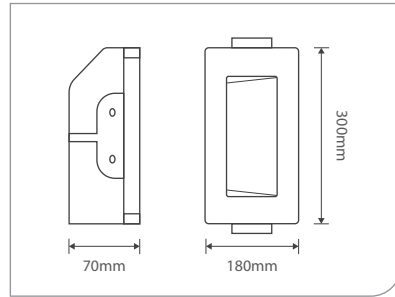

Voltage	220-240V
Frequency	50Hz
Light Source	CREE LED XB-D
Wattage	Max 12W
Cut-out	305 x 185mm

DU8401

Voltage	220-240V
Frequency	50Hz
Light Source	E14
Wattage	Max 40W
Cut-out	313 x 253mm

DU8501

Voltage	220-240V
Frequency	50Hz
Light Source	E14
Wattage	Max 40W
Cut-out	283 x 223mm