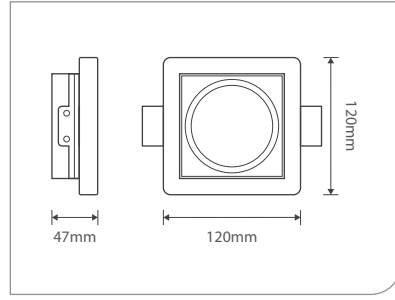

DU9381

Voltage	220-240V
Frequency	50Hz
Light Source	LED RGB
Wattage	Max 2.5W
Cut-out	123 x 123mm