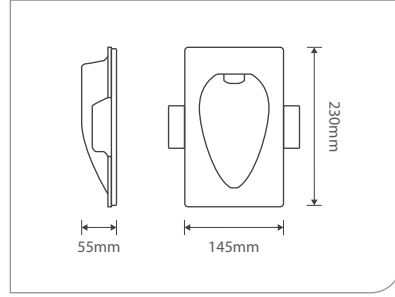

DU3005

Voltage	DC 3.2V
Output Current	350mA
Light Source	CREE LED
Wattage	Max 1 x 1W
Cut-out	235 x 150mm