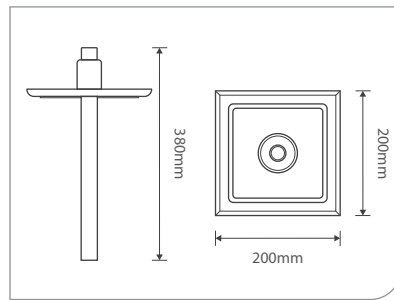

DU2012-02

Voltage	220-240V
Frequency	50Hz
Light Source	CREE LED
Wattage	2W
Cut-out	205 x 205mm