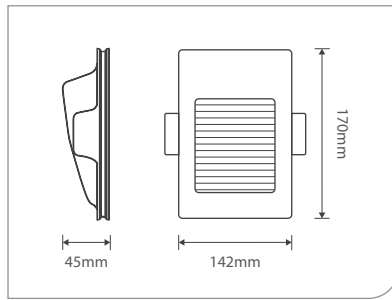

DU3001

Voltage	220-240V
Frequency	50Hz
Light Source	CREE LED
Wattage	Max 1W
Cut-out	175 x 145mm