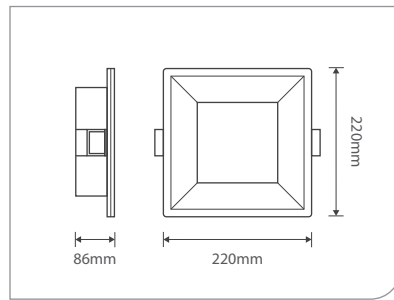

DU9335B

Voltage	220-240V
Frequency	50Hz
Light Source	CREE LED
Wattage	Max 9W
Cut-out	223 x 223mm