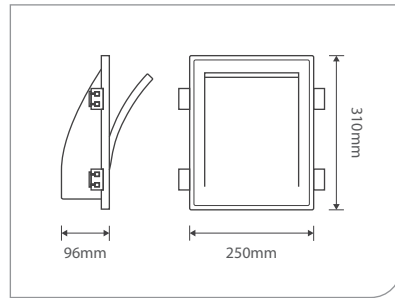

Voltage	220-240V
Frequency	50Hz
Light Source	CREE LED XB-D
Wattage	Max 12W
Cut-out	305 x 185mm

DU8401

Voltage	220-240V
Frequency	50Hz
Light Source	E14
Wattage	Max 40W
Cut-out	313 x 253mm

DU8501

Voltage	220-240V
Frequency	50Hz
Light Source	E14
Wattage	Max 40W
Cut-out	283 x 223mm