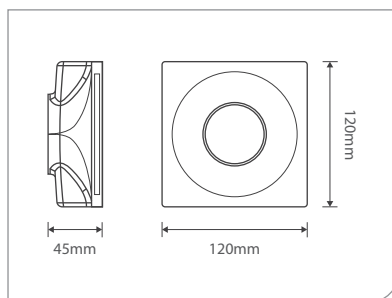

DU9131

Voltage	220-240V/12V
Frequency	50Hz
Light Source	GU10/GU5.3
Wattage	Max 35W
Cut-out	123 x 123mm