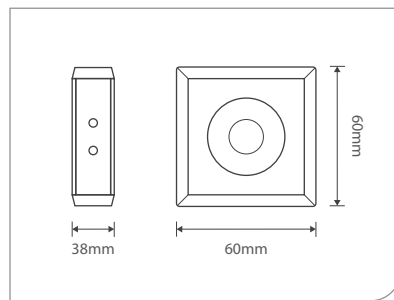

DU9335B

Voltage	220-240V
Frequency	50Hz
Light Source	CREE LED
Wattage	Max 9W
Cut-out	223 x 223mm

DU2012-02

Voltage	220-240V
Frequency	50Hz
Light Source	CREE LED
Wattage	2W
Cut-out	205 x 205mm

DU9286

Voltage	DC 3.2V
Output Current	350mA
Light Source	CREE XB-D
Wattage	Max 1 x 1W
Cut-out	63 x 63mm