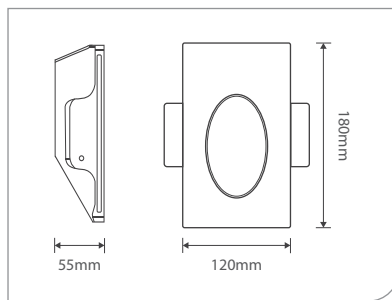

DU3001

Voltage	220-240V
Frequency	50Hz
Light Source	CREE LED
Wattage	Max 1W
Cut-out	175 x 145mm

DU3009

Voltage	220-240V
Frequency	50Hz
Light Source	CREE LED
Wattage	Max 1W
Cut-out	170 x 85mm

DU9431

Voltage	220-240V
Frequency	50Hz
Light Source	CREE LED
Wattage	Max 1W
Cut-out	125 x 185mm