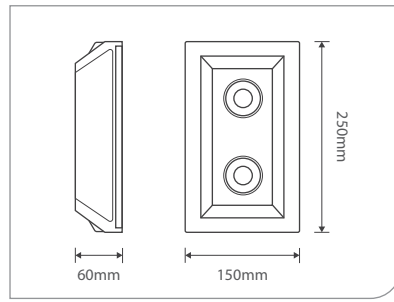

Applications

Cafes & Restaurants

Showrooms

Lobbies

DU9223A

Voltage	220-240V	12V
Frequency	50Hz	50Hz
Light Source	GU10	GU5.3
Wattage	Max 2x35W	Max 2x35W
Cut-out	253 x 153mm	253 x 153mm

DU9335A

Voltage	220-240V
Frequency	50Hz
Light Source	CREE LED
Wattage	Max 18W
Cut-out	333 x 333mm