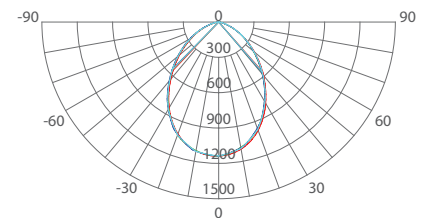

Electrical Specifications

- Rated Supply Voltage: 220-240V
- Frequency: 50/60Hz

Applications

Technical Drawing

Dimensions

Model	Diameter	Height
DUBEN-03	Φ 100mm	50mm
DUBEN-06	Φ 118mm	60mm
DUBEN-09	Φ 145mm	72mm
DUBEN-15	Φ 170mm	80mm
DUBEN-20	Φ 192mm	90mm
DUBEN-30	Φ 230mm	100mm

Photometric Diagrams

DUBEN-09

DUBEN-20

DUBEN-30

Technical Specifications

Model	Power [W]	LED type	Luminous flux [lm]	Luminous efficacy [lm/W]	CCT [K]	Beam angle	Cut-out [mm]	CRI [Ra]
DUBEN-03	3W	SMD LEDs	234 lm	78 lm/W	3000K 4000K 6500K	120°	80mm	>80
DUBEN-06	6W		468 lm	78 lm/W			98mm	
DUBEN-09	9W		720 lm	80 lm/W			125mm	
DUBEN-15	15W		1200 lm	80 lm/W			145mm	
DUBEN-20	20W		1660 lm	83 lm/W			165mm	
DUBEN-30	30W		2490 lm	83 lm/W			200mm	