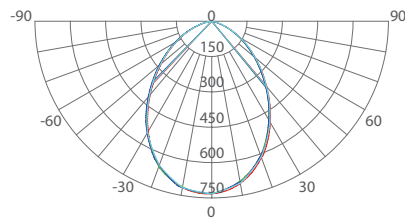

Electrical Specifications

- Rated Supply Voltage: 220-240V
- Frequency: 50/60Hz

Applications

Technical Drawing

Dimensions

Model	Diameter	Height
DUBEN-03	Φ 100mm	50mm
DUBEN-06	Φ 118mm	60mm
DUBEN-09	Φ 145mm	72mm
DUBEN-15	Φ 170mm	80mm
DUBEN-20	Φ 192mm	90mm
DUBEN-30	Φ 230mm	100mm

Photometric Diagrams

DUBEN-09

DUBEN-20

DUBEN-30

Technical Specifications

Model	Power [W]	LED type	Luminous flux [lm]	Luminous efficacy [lm/W]	CCT [K]	Beam angle	Cut-out [mm]	CRI [Ra]
DUBEN-03	3W	SMD LEDs	234 lm	78 lm/W	3000K 4000K 6500K	120°	80mm	>80
DUBEN-06	6W		468 lm	78 lm/W			98mm	
DUBEN-09	9W		720 lm	80 lm/W			125mm	
DUBEN-15	15W		1200 lm	80 lm/W			145mm	
DUBEN-20	20W		1660 lm	83 lm/W			165mm	
DUBEN-30	30W		2490 lm	83 lm/W			200mm	