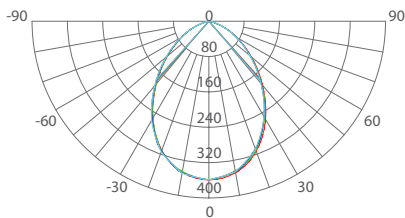

Electrical Specifications

- Rated Supply Voltage: 220-240V
- Frequency: 50/60Hz

Applications

Technical Drawing

Dimensions

Model	Diameter	Height
DUBEN-03	Φ 100mm	50mm
DUBEN-06	Φ 118mm	60mm
DUBEN-09	Φ 145mm	72mm
DUBEN-15	Φ 170mm	80mm
DUBEN-20	Φ 192mm	90mm
DUBEN-30	Φ 230mm	100mm

Photometric Diagrams

DUBEN-09

DUBEN-20

DUBEN-30

Technical Specifications

Model	Power [W]	LED type	Luminous flux [lm]	Luminous efficacy [lm/W]	CCT [K]	Beam angle	Cut-out [mm]	CRI [Ra]
DUBEN-03	3W	SMD LEDs	234 lm	78 lm/W	3000K 4000K 6500K	120°	80mm	>80
DUBEN-06	6W		468 lm	78 lm/W			98mm	
DUBEN-09	9W		720 lm	80 lm/W			125mm	
DUBEN-15	15W		1200 lm	80 lm/W			145mm	
DUBEN-20	20W		1660 lm	83 lm/W			165mm	
DUBEN-30	30W		2490 lm	83 lm/W			200mm	