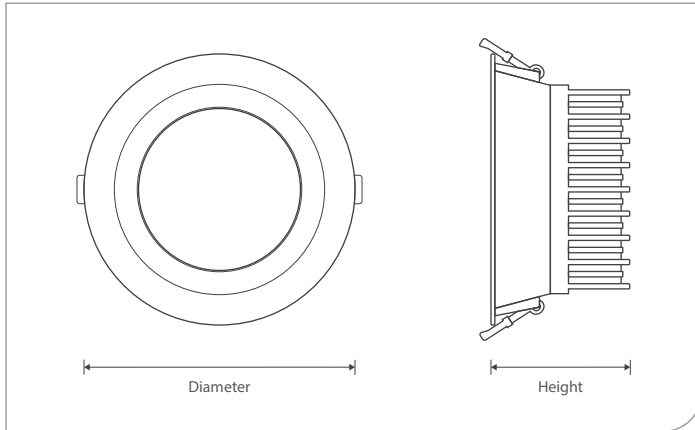

Bello N

DOWNLIGHTS

Description

Bello N, LED Downlight, uses SMD LEDs for indoor applications. Housing is made of High-Pressure, Die-casted Aluminum with powder coating.

Product Features

- SMD LEDs
- High-quality Opal diffuser
- Installation: Recessed Mounted
- 0-1/10V dimming, DALI dimming, emergency (optional)
- IP rating: IP20
- Life-span: 50,000 hours

Electrical Specifications

- Rated Supply Voltage: 220-240V
- Frequency: 50/60Hz

Applications

Technical Drawing

Dimensions

Model	Diameter	Height
DUBEN-03	Φ 100mm	50mm
DUBEN-06	Φ 118mm	60mm
DUBEN-09	Φ 145mm	72mm
DUBEN-15	Φ 170mm	80mm
DUBEN-20	Φ 192mm	90mm
DUBEN-30	Φ 230mm	100mm

Photometric Diagrams

DUBEN-09

DUBEN-20

DUBEN-30

Technical Specifications

Model	Power [W]	LED type	Luminous flux [lm]	Luminous efficacy [lm/W]	CCT [K]	Beam angle	Cut-out [mm]	CRI [Ra]
DUBEN-03	3W	SMD LEDs	234 lm	78 lm/W	3000K 4000K 6500K	120°	80mm	>80
DUBEN-06	6W		468 lm	78 lm/W			98mm	
DUBEN-09	9W		720 lm	80 lm/W			125mm	
DUBEN-15	15W		1200 lm	80 lm/W			145mm	
DUBEN-20	20W		1660 lm	83 lm/W			165mm	
DUBEN-30	30W		2490 lm	83 lm/W			200mm	